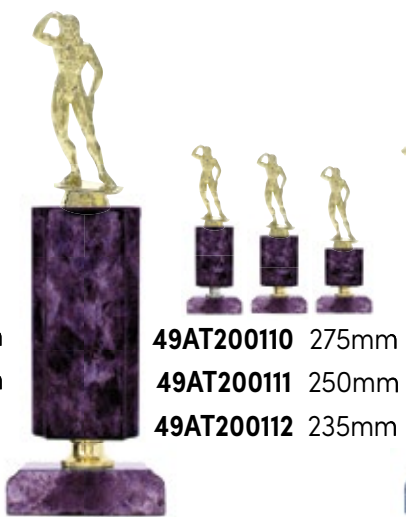

WEIGHT LIFTING - BODY BUILDING

49AT200101 155mm
49AT200102 180mm
49AT200103 205mm
 ■ Weightlifting Generic Holder

Individually Gift Boxed ■
KR24S 25mm Holder

49AT200104 155mm
49AT200105 175mm
49AT200106 215mm
 ■ Weightlifting Generic Holder

Bodybuilding Male ■

49AT200107 270mm
49AT200108 245mm
49AT200109 165mm

Bodybuilding Female ■

49AT200110 275mm
49AT200111 250mm
49AT200112 235mm

Weight Lifting ■

49AT200113 275mm
49AT200114 250mm
49AT200115 235mm

BLACK

KM

BLUE

BM

PURPLE

PM

AVAILABLE IN THE ABOVE COLOURS

49AT200201
178mm