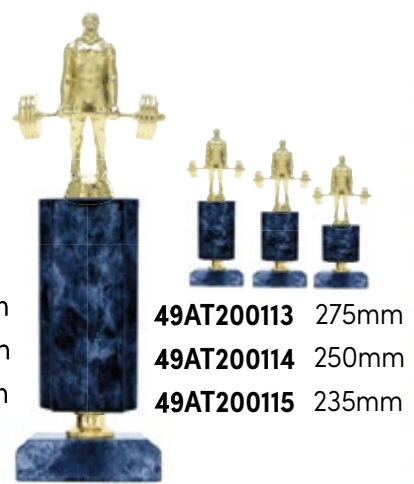

WEIGHT LIFTING - BODY BUILDING

49AT200101 155mm
49AT200102 180mm
49AT200103 205mm
 ■ Weightlifting Generic Holder

Individually Gift Boxed ■
KR24S 25mm Holder

49AT200104 155mm
49AT200105 175mm
49AT200106 215mm
 ■ Weightlifting Generic Holder

Bodybuilding Male ■

49AT200107 270mm
49AT200108 245mm
49AT200109 165mm

Bodybuilding Female ■

49AT200110 275mm
49AT200111 250mm
49AT200112 235mm

Weight Lifting ■

49AT200113 275mm
49AT200114 250mm
49AT200115 235mm

BLACK

KM

BLUE

BM

PURPLE

PM

AVAILABLE IN THE ABOVE COLOURS

49AT200201
178mm

49AT200213
575mm

49AT200210
225mm

49AT200211
195mm

49AT200212
165mm

49AT200214
365mm

49AT200215
365mm

49AT200216
365mm