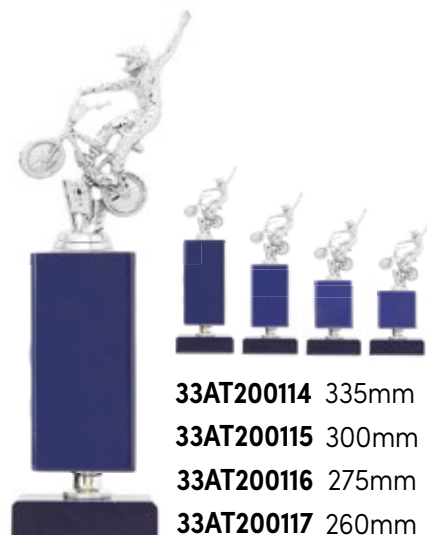

33AT200101 155mm
33AT200102 180mm
33AT200103 205mm
 Cycling Generic Holder ■

Individually Gift Boxed ■
33AT200104 25mm Holder

33AT200105 200mm
33AT200106 225mm
33AT200107 250mm
33AT200108 275mm
33AT200109 300mm

■ Alternate Columns Available

RED 13805R
BLUE 13805B
GREEN 13805N
GOLD 13805G
BLACK 13805K
PINK 13805H
PURPLE 13805P
ORANGE 13805O
SILVER 13805S
RED 13111R
BLUE 13111B
GREEN 13111N
PINK 13111H
PURPLE 13111P
GOLD 13111G
SILVER 13111S

33AT200110 335mm
33AT200111 300mm
33AT200112 275mm
33AT200113 260mm

BMX Male ■

33AT200114 335mm
33AT200115 300mm
33AT200116 275mm
33AT200117 260mm

BMX Male ■

For full range of trophies, please visit www.austrophy.com.au. All centres and plastics are interchangeable.

BLACK

KM

BLUE

BM

PURPLE

PM

AVAILABLE IN THE ABOVE COLOURS

33AT200201
178mm