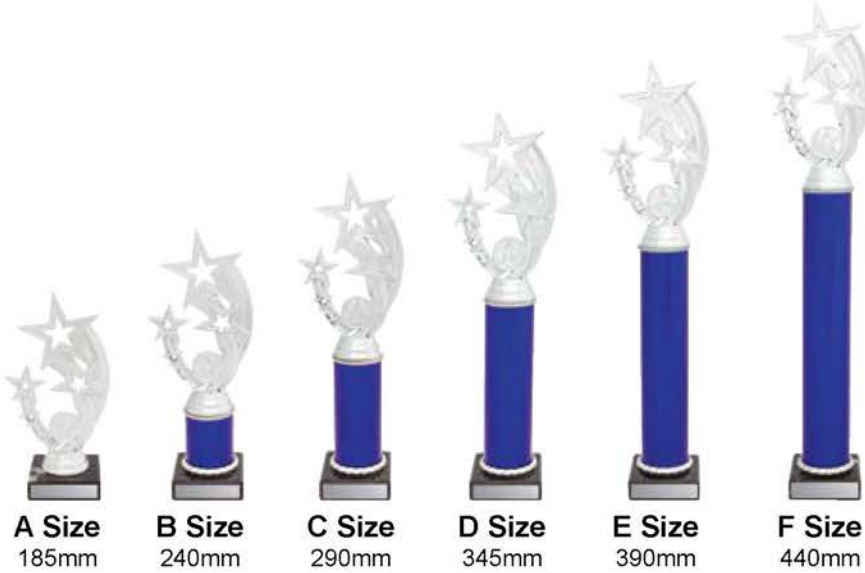

DF1530 - 210mm
DF1531 - 230mm
DF1532 - 260mm

**Cheer
Wayfinder
Gold**
3 sizes

DF1533 - 230mm
DF1534 - 250mm
DF1535 - 280mm

**Dance
Wayfinder
Silver**
3 sizes

DF1536 - 225mm
DF1537 - 245mm
DF1538 - 275mm

**Cup
Wayfinder
Silver**
3 sizes

DF1539 - 170mm
DF1540 - 200mm
DF1541 - 235mm

**Vegas
Wayfinder
Silver**
3 sizes

DF1542 - 270mm
DF1543 - 290mm
DF1544 - 320mm

**Starburst
Wayfinder
Silver**
3 sizes

DF1545 - 260mm
DF1546 - 280mm
DF1547 - 310mm

MEGA COLUMN SERIES

A Size
185mm

B Size
240mm

C Size
290mm

D Size
345mm

E Size
390mm

F Size
440mm

Change colour
of column to suit